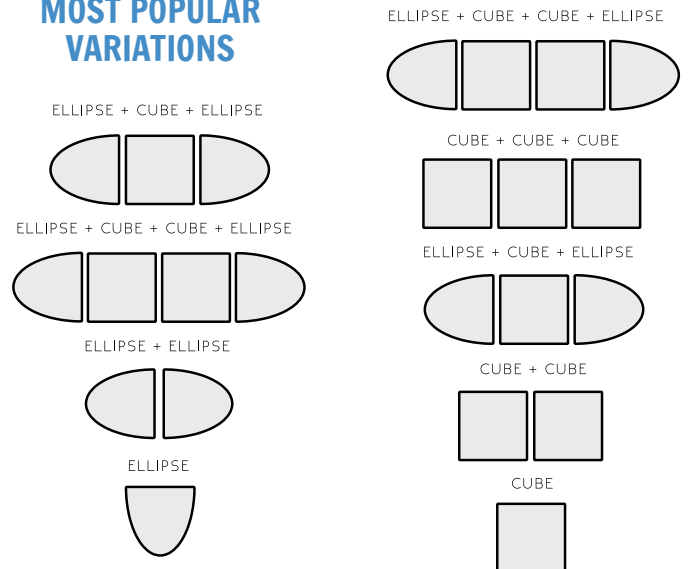

MOST POPULAR VARIATIONS