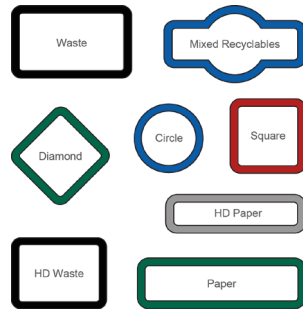

When Ordering Your Openings...

Please indicate order of openings from:

LEFT → **RIGHT**

Ask your sales rep for more details.

Busch Systems Classic Openings

ITEM #	DESCRIPTION	COLOR	OPENING DIMENSIONS
SSOC-02	Circle Opening	Royal Blue	5"
SSOC-02CB	Circle Opening - Cans & Bottles	Royal Blue	5"
SSOC-12	Circle Opening	Dark Green	5"
SSOC-44	Circle Opening	Executive Grey	5"
SSOC-25	Circle Opening	Red	5"
SSOC-29	Circle Opening	Yellow	5"
SSOM-02	Slot w/ Circle Opening	Royal Blue	10½" x 5"
SSOM-12	Slot w/ Circle Opening	Dark Green	10½" x 5"
SSOS-02	Slot Opening	Royal Blue	3" x 13"
SSOS-12	Slot Opening	Dark Green	3" x 13"
SSOS-44	Slot Opening	Executive Grey	3" x 13"
SSOW-02	Rectangle Opening	Royal Blue	6" x 10"
SSOW-12	Rectangle Opening	Dark Green	6" x 10"
SSOW-23	Rectangle Opening	Black	6" x 10"
SSOW-23W	Rectangle Opening - Waste	Black	6" x 10"
SSOW-44	Rectangle Opening	Executive Grey	6" x 10"
SSHDOD-25	Diamond Opening	Red	5"
SSHDOS-02	High Density Paper Slot Opening	Royal Blue	2" x 10½"
SSHDOS-12	High Density Paper Slot Opening	Dark Green	2" x 10½"
SSHDOSQ-02	Square Opening	Royal Blue	5"
SSHDOSQ-12	Square Opening	Dark Green	5"
SSHDOSQ-25	Square Opening	Red	5"
SSHDOW-23	High Density Rectangle Opening	Black	6" x 8"
SSBAFFOC	EPDM Baffle for Large Circle		5"
SSBAFCSM	EPDM Baffle for Small Circle		3"
SSBAFD	EPDM Baffle for Diamond		5"
SSBAFFHDW	EPDM Baffle for HD Rectangle		6" x 8"
SSBAFWLG	EPDM Baffle for Large Rectangle		6" x 10"
SSBAFWSM	EPDM Baffle for Slot		3" x 13"