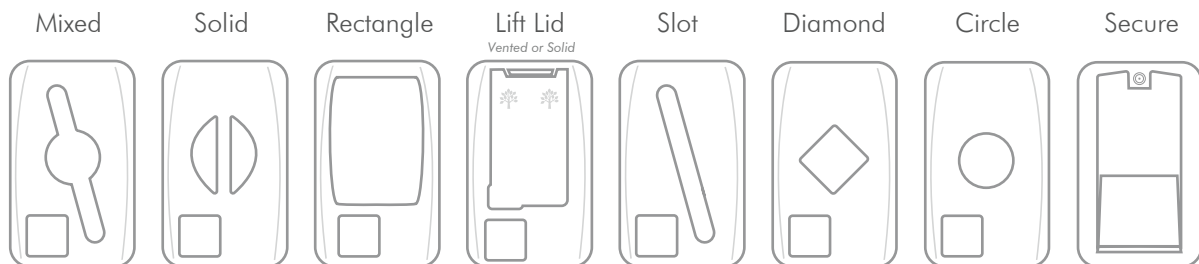

Customization

When it's time to turn OUR bins into YOUR bins...we're here to help!

Every waste & recycling program has different needs and requirements and we can assist you in showcasing your brand in the best way possible. From bright and bold to sleek and subtle, we have the tools to make your containers unique.

Custom Labels
Not satisfied with our standard labels? We can design custom labels to suit your waste & recycling requirements.

Custom Signs
Brand your signage to be consistent with your company brand.

Custom Graphics
We can customize any bin! Add more graphics for a specific event or your program icons for more exposure.

FIND OUT MORE

Put A Lid On It

Contain yourselves – we have lids for one and lids for all!

Color Me Happy!

Available stock colors (Custom colors available - Minimum orders may be required).