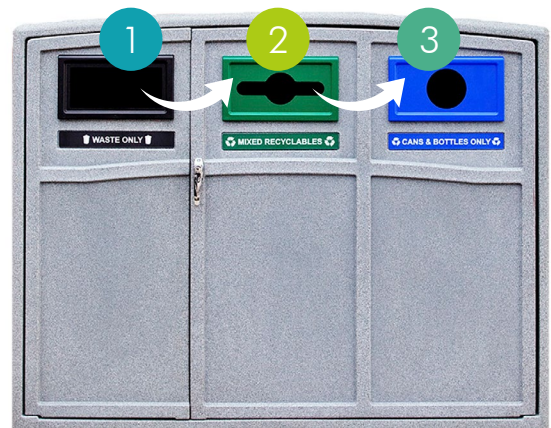

When Ordering Your Openings...

Please indicate order of openings from:

LEFT → **RIGHT**

Ask your sales rep for more details.