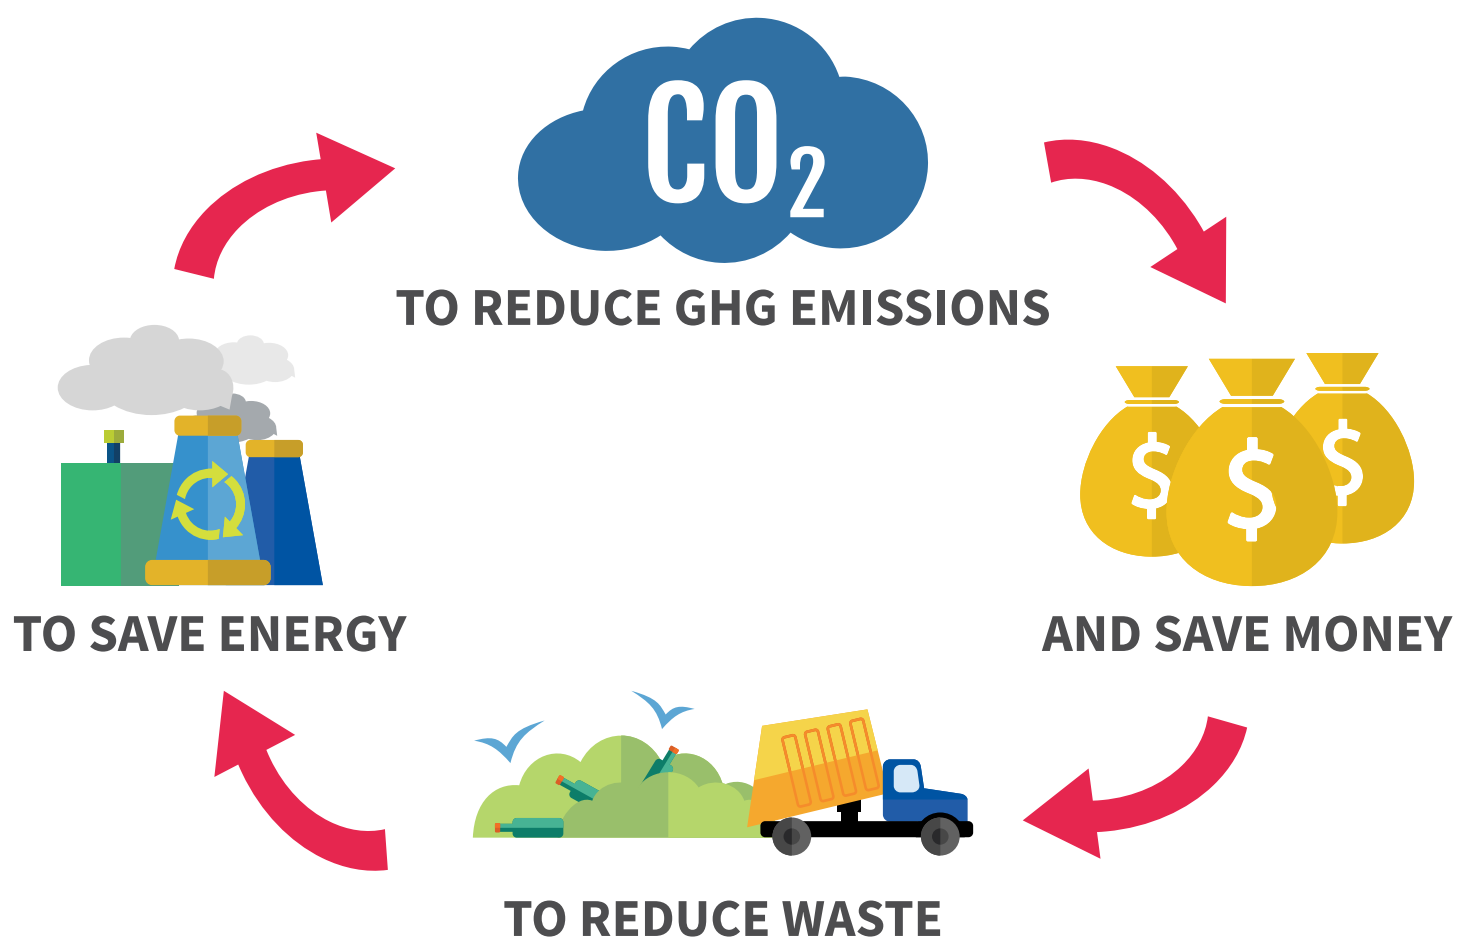

COLLECTION PROGRAM UPDATE

Our Goals

GOAL DATE:

Diversion Rates

We're doing well but **we can always do more**. Most of the trash that comes out of a Facility like ours can be recycled.

Almost 90%!

Contact your **Sustainability Coordinator** for more information